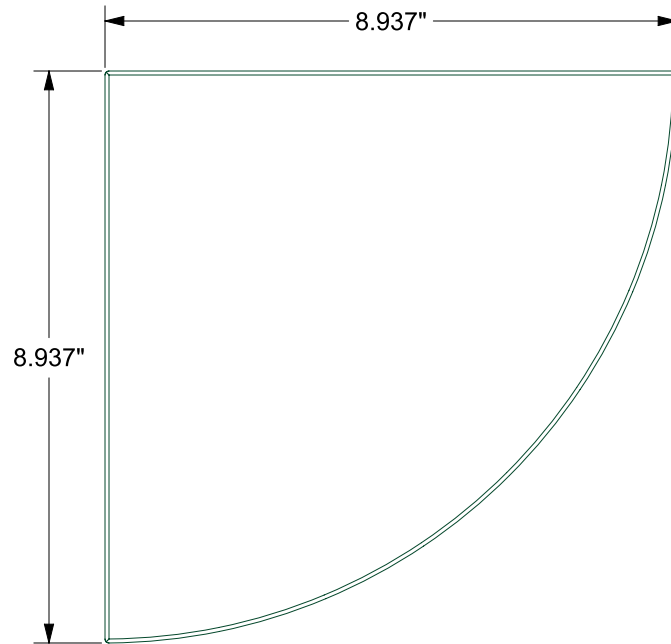

PART SPECIFICATION SHEET

PART: T400-001

BELLA VETRO™ SERIES

CLADDY-T, GLASS

COMPATIBLE WITH LISTED MODELS

COLORS: SEE TABLE BELOW

T300-001

AVAILABLE COLORS
T400-001-BASKET
T400-001-CANVAS
T400-001-CLOTH
T400-001-COTTON
T400-001-HAZE
T400-001-LOFT
T400-001-MINK
T400-001-PETRA
T400-001-RAVEN
T400-001-SAFARI
T400-001-VELLUM
T400-001-WHEAT

TW-ENG11

TileWare Products
www.tilewareproducts.com

ERP PART #	T400-001	APPROVALS	DATE
DWG #	417	RLS	8/14/14
SHEET 1 OF 1	SCALE 1:3		
WEIGHT:	1.351 LB	CUBED:	14.773 IN ³

Office (828) 322-9273 Fax (828) 304-1076