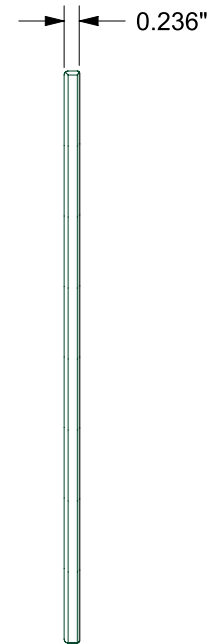

PART SPECIFICATION SHEET

PART: T400-001

BELLA VETRO™ SERIES

CLADDY-T, GLASS

COMPATIBLE WITH LISTED MODELS

COLORS: SEE TABLE BELOW

T300-001

AVAILABLE COLORS
T400-001-BASKET
T400-001-CANVAS
T400-001-CLOTH
T400-001-COTTON
T400-001-HAZE
T400-001-LOFT
T400-001-MINK
T400-001-PETRA
T400-001-RAVEN
T400-001-SAFARI
T400-001-VELLUM
T400-001-WHEAT

TW-ENG11

TileWare Products
www.tilewareproducts.com

ERP PART #	T400-001	APPROVALS	DATE
DWG #	417	RLS	8/14/14
SHEET 1 OF 1	SCALE 1:3		
WEIGHT:	1.351 LB	CUBED:	14.773 IN ³

Office (828) 322-9273 Fax (828) 304-1076